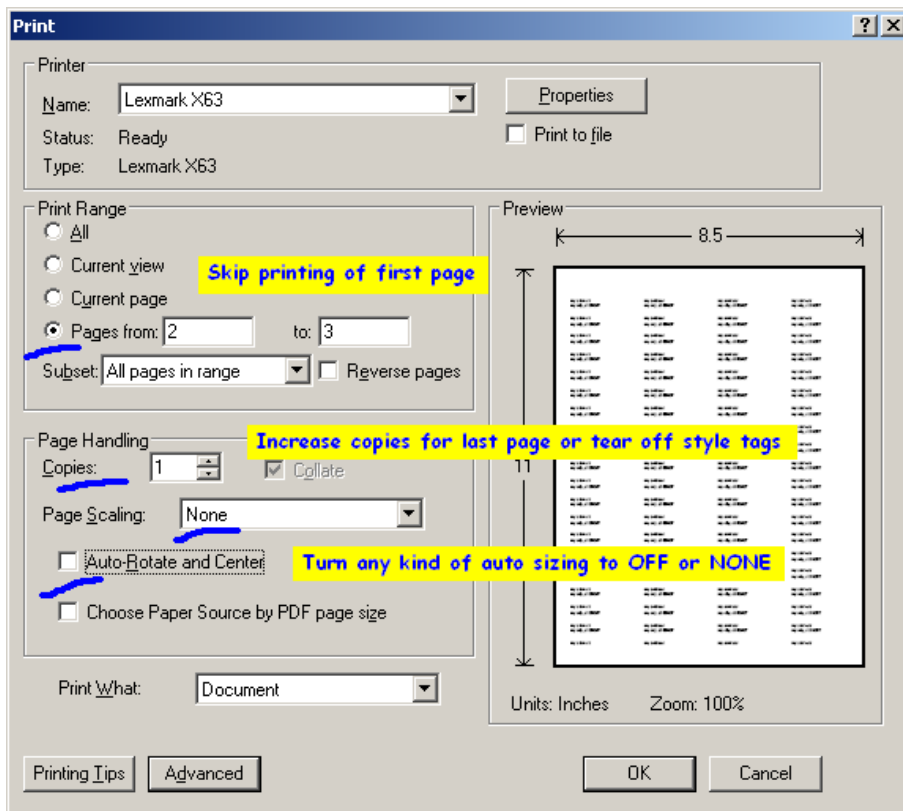

Use the browser's back button to return to the web site.

Sale tags print out on 1" x 2-1/2" inch mailing labels (30/page)

After all your sold items are recorded by the sale boss, print your tags again on regular paper. Since only the unsold items print out, you can use the list for tax purposes if you donate the unsold items to charity.

You can use jumbo (#2) paper clips to attach tags to clothing or fabric. It's cheap, fast, and very secure. The ends of clip act like little barbs on either side and make it nearly impossible for the tag to fall off.

If you are keeping the tags when your items sell, it is a lot easier to just rip the tag from the clip than trying to get the clip off.

The tag number appears on both ends of the tag just in case you want to use the tear off option.